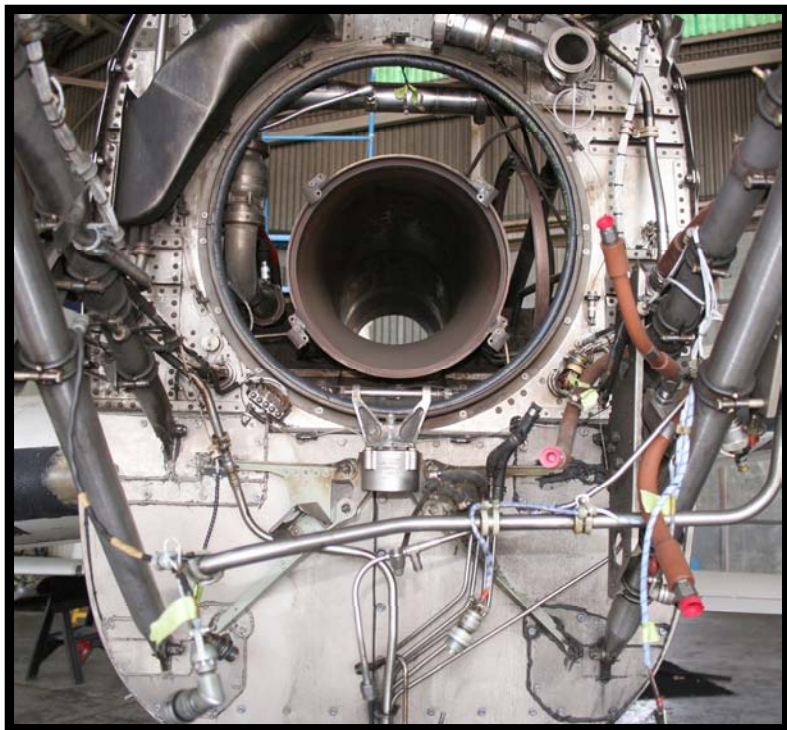

CFM Jet (The Aircraft Sales Division of Corporate Flight Management, Inc.)
625 Fitzhugh Boulevard * Smyrna Airport (MQY) * Smyrna, TN * 37167
615.220.1721 Phone * 615.825.0038 Fax * sales@cfmjet.com
www.cfmjet.com